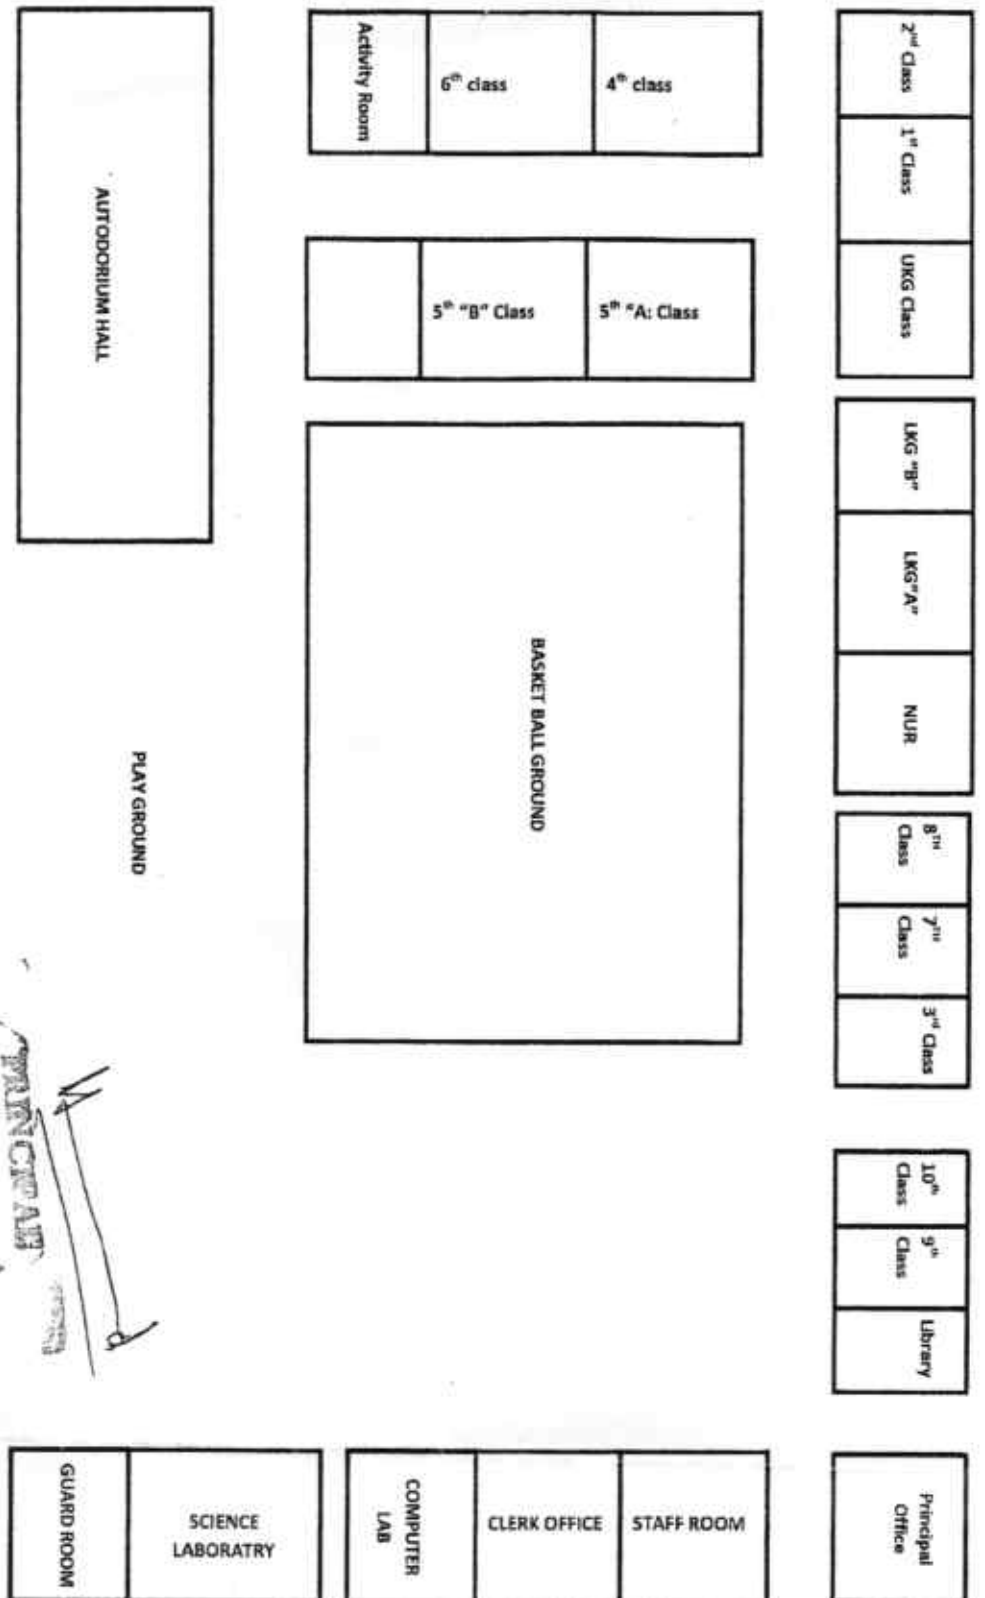

LAYOUT OF AGS HARKA BAHADUR

TOTAL=73 KANAL  
3,97,120 SQ. FT

Goodwill School  
Harka Bahadur Karnal

Principal  
Goodwill School  
Harka Bahadur Karnal

श्री 0 कर्नाट/कर्नाट L/Oo/Maj  
3rd कक्षा अधिकारी  
Second-in-Command  
31 वीं बटालियन रि राजपूत रेजिमेंट  
31st Bn The Rajput Regiment